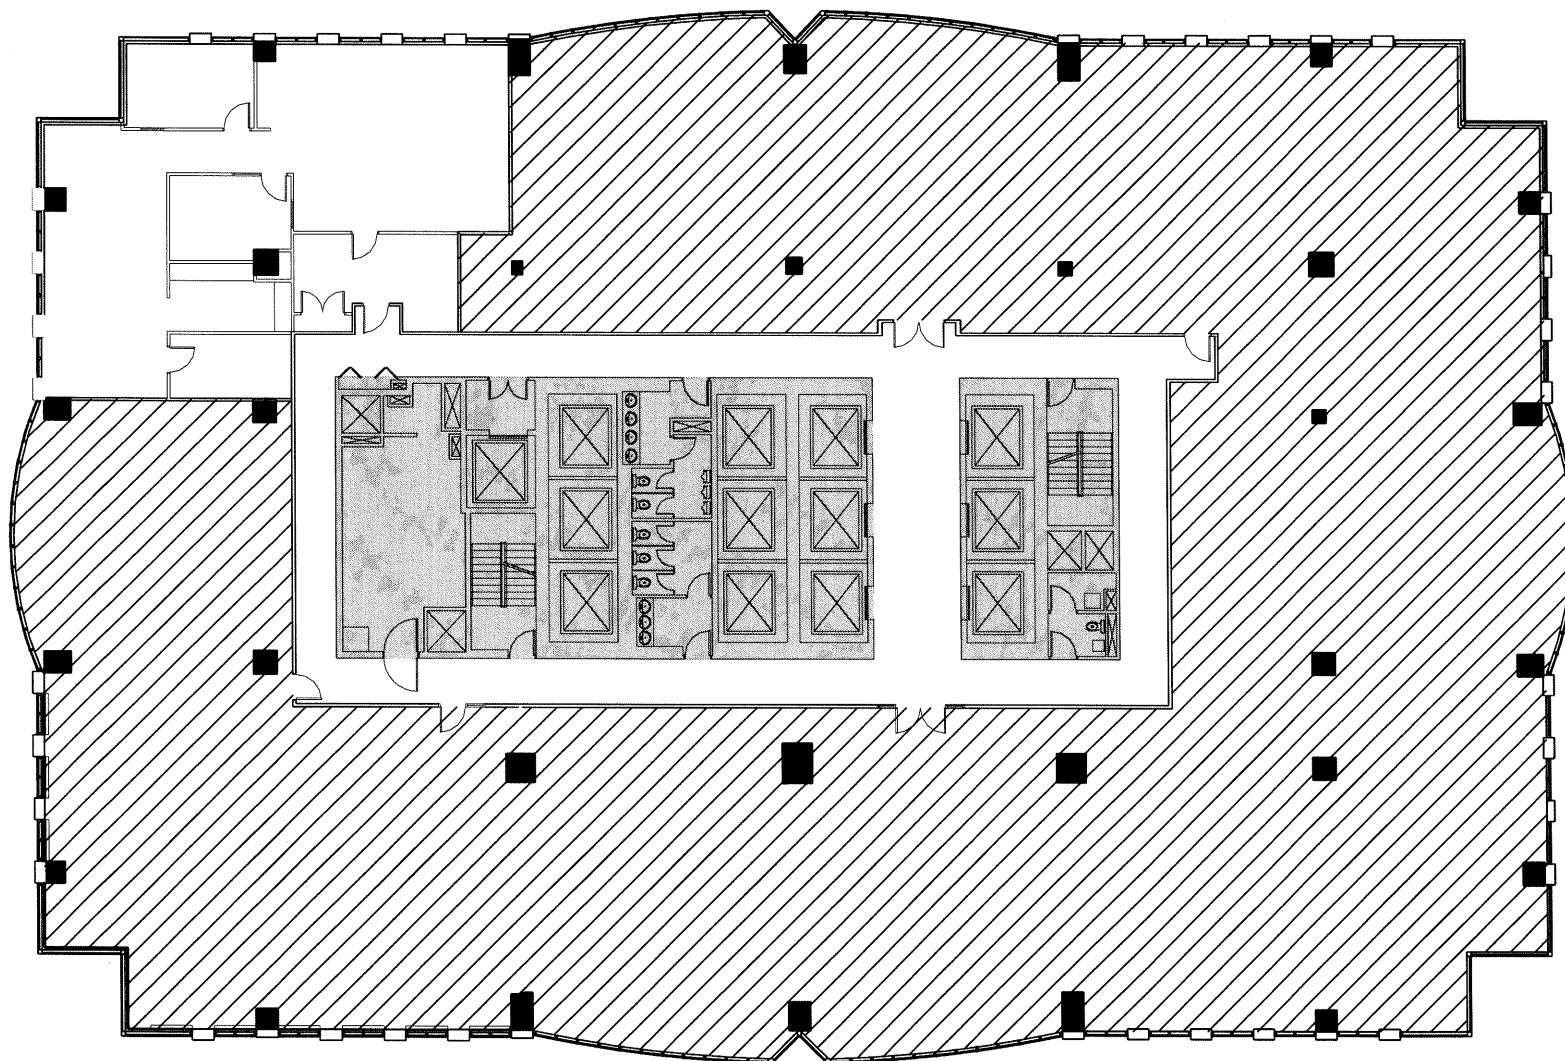

SUITE

2474 PL. CA

915

2474 SQ. FT.

5 NOVEMBRE 2018

PLAN DE L'ÉTAGE / FLOOR LOCATION
1800 MCGILL COLLEGE
MONTREAL, QUEBEC

REDBOURNE