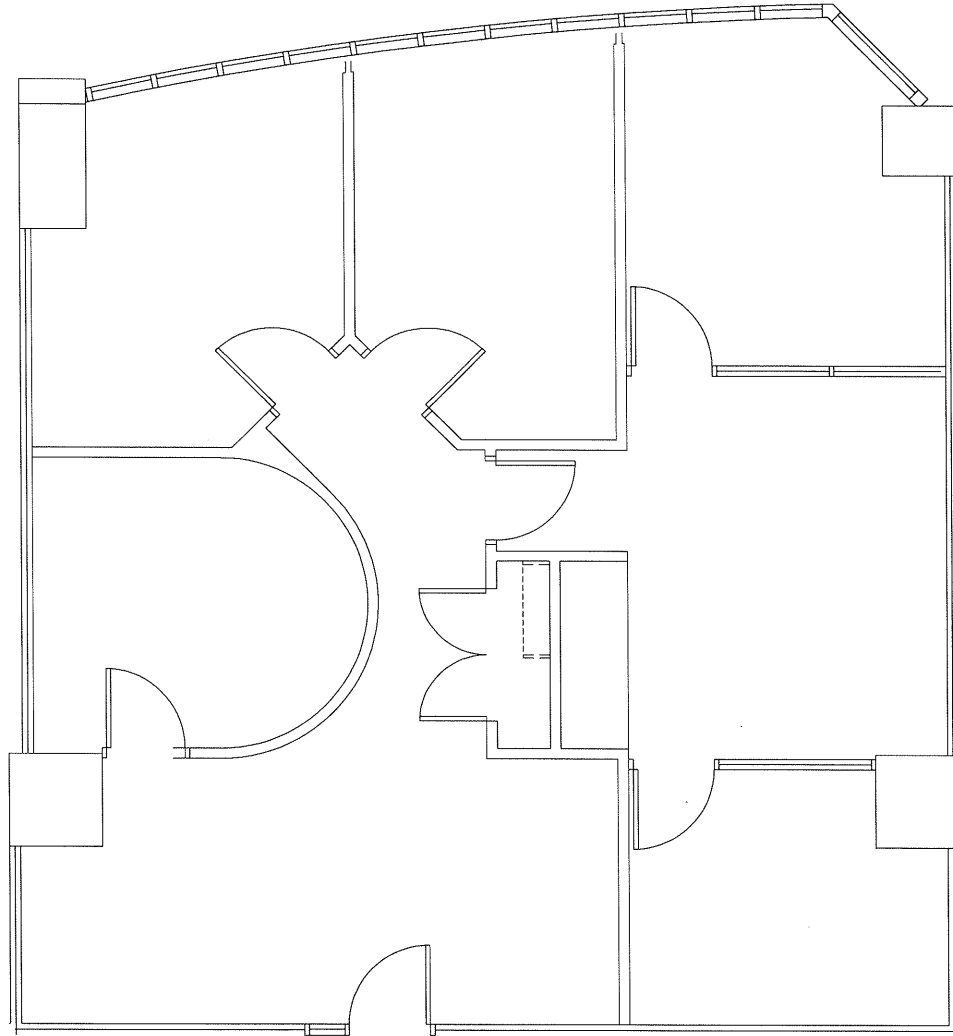

SUITE

1 587 pi. ca.

830

1,587 sq. ft.

*
STE-CATHERINE
MANSFIELD

MCGILL COLLEGE

DE MAISONNEUVE

AS BUILT PLAN

1 800 MCGILL COLLEGE
PLACE MONTREAL TRUST

REDBOURNE