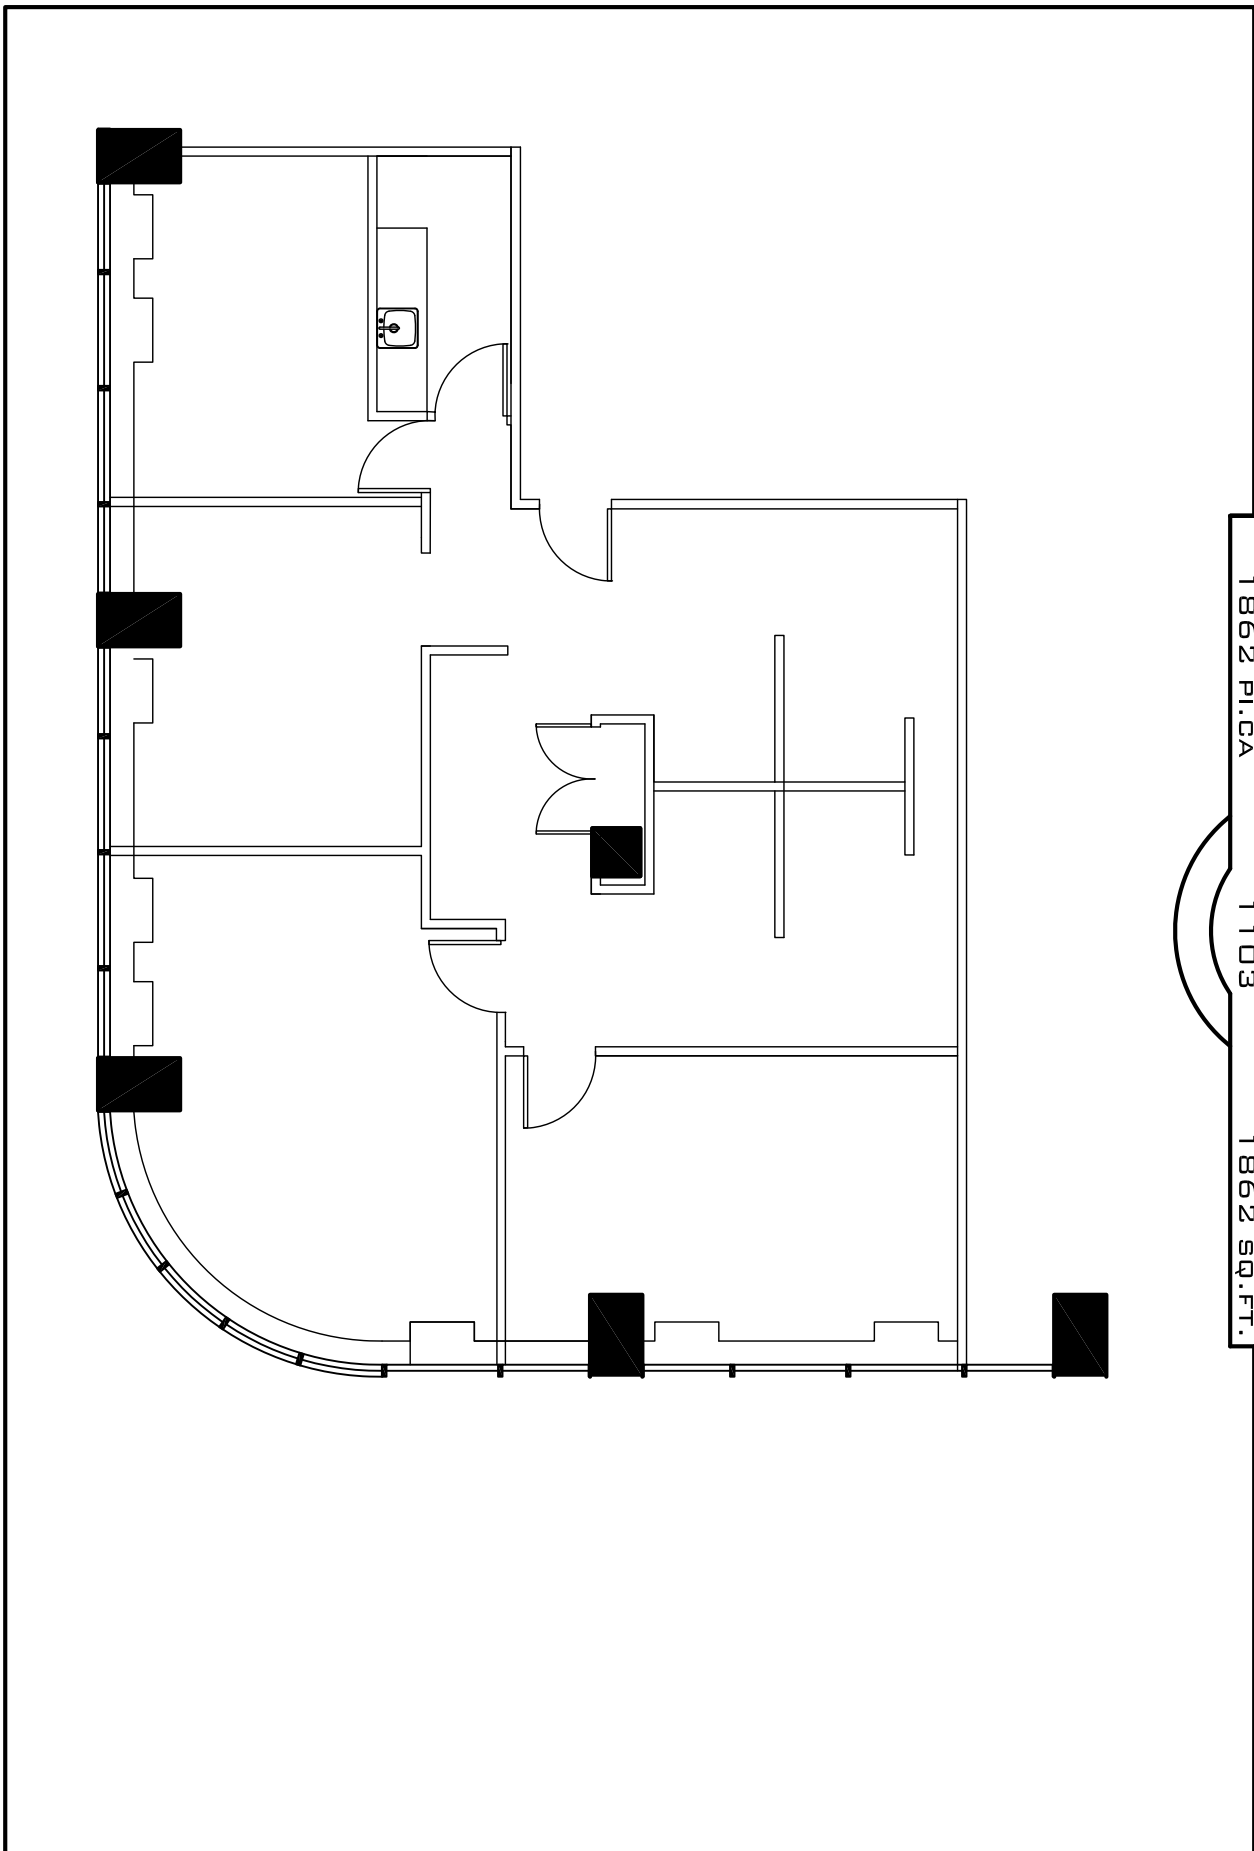

1862 PL.CA

SUITE

1103

1862 SQ.FT.

TEL Q'EXISTANT / AS BUILT

PLACE DU PARC

300, LÉO - PARISEAU

REDBOURNE