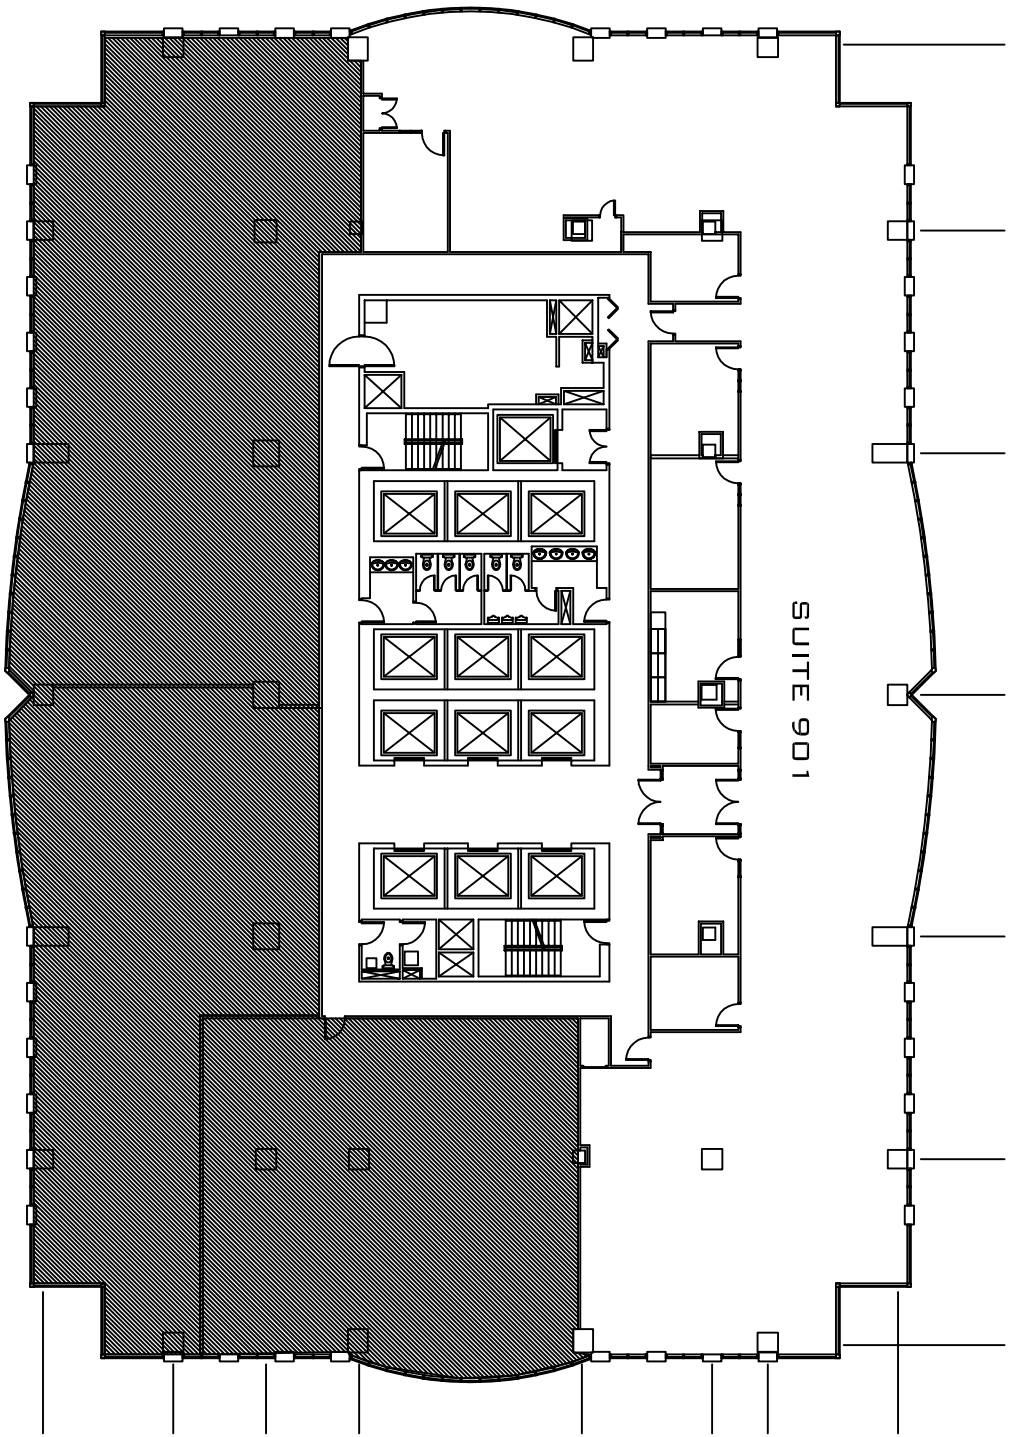

MANSFIELD

STE-CATHERINE

9 621 PI.CA.

SUITE
901

9 621 SQ.FT.

SUITE 901

MC GILL COLLEGE

DE MAISONNEUVE

PLAN D'ETAGE / FLOOR LOCATION
1 800 MC GILL COLLEGE
PLACE MONTREAL TRUST