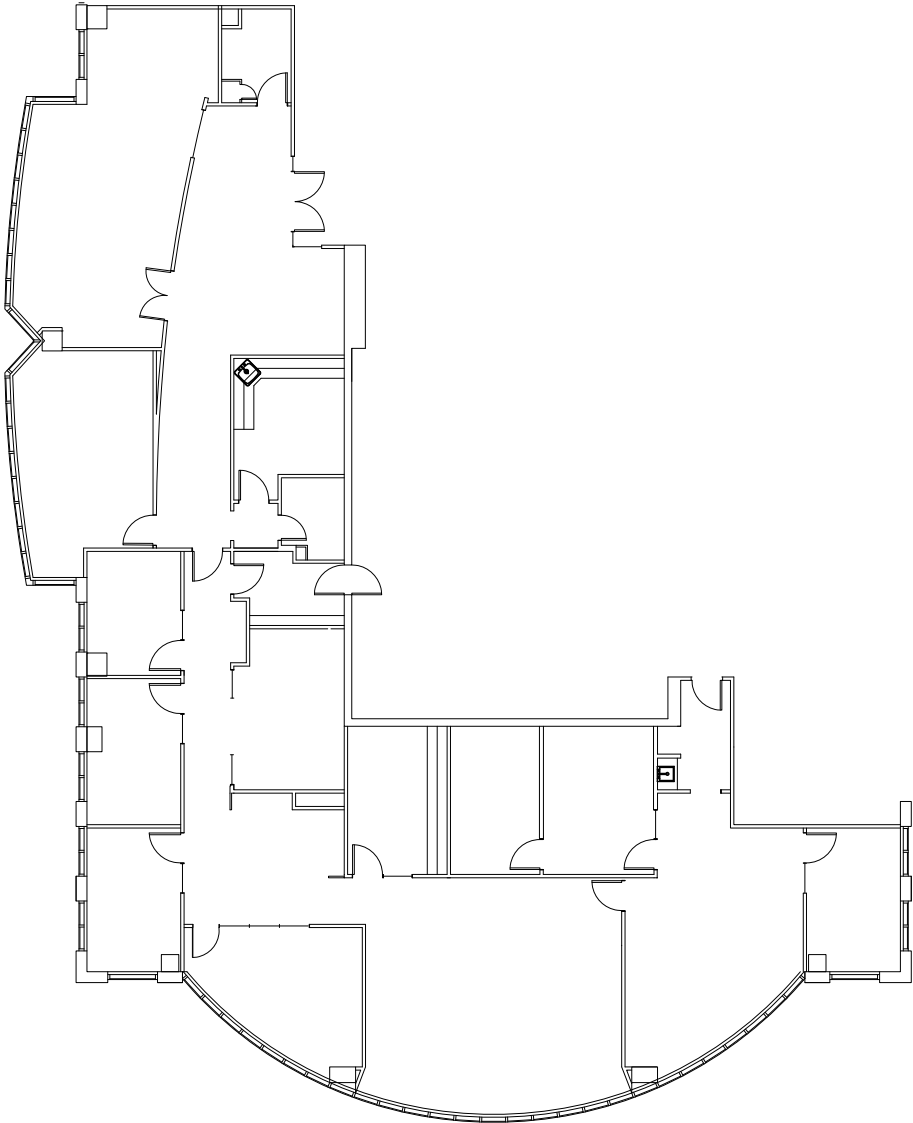

\*  
MANSFIELD

5 559 P.I.C.A.

SUITE

3000

5 559 P.I.C.A.

STE-CATHERINE

MC GILL COLLEGE

DE MAISONNEUVE

TEL QUE CONSTRUIT/AS BUILT PLAN

1 800 MCGILL COLLEGE  
PLACE MONTREAL TRUST

REDBOURNE