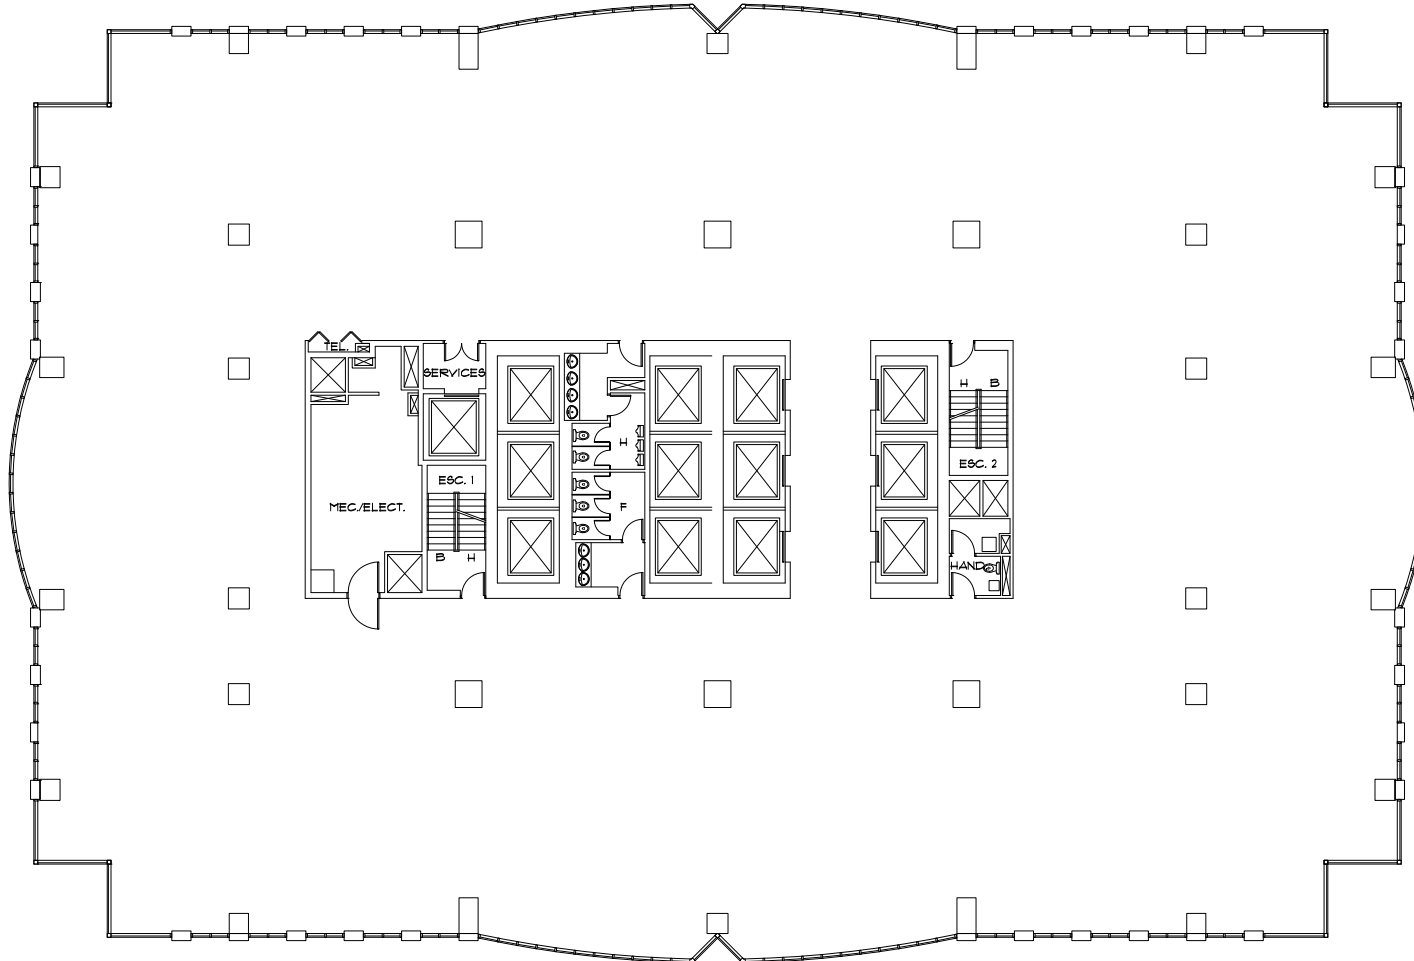

SUITE

± 20 509 pi. ca.

600

± 20 509 sq. ft.

PLACE MONTREAL TRUST

MANSFIELD

STE-CATHERINE

De MAISONNEUVE