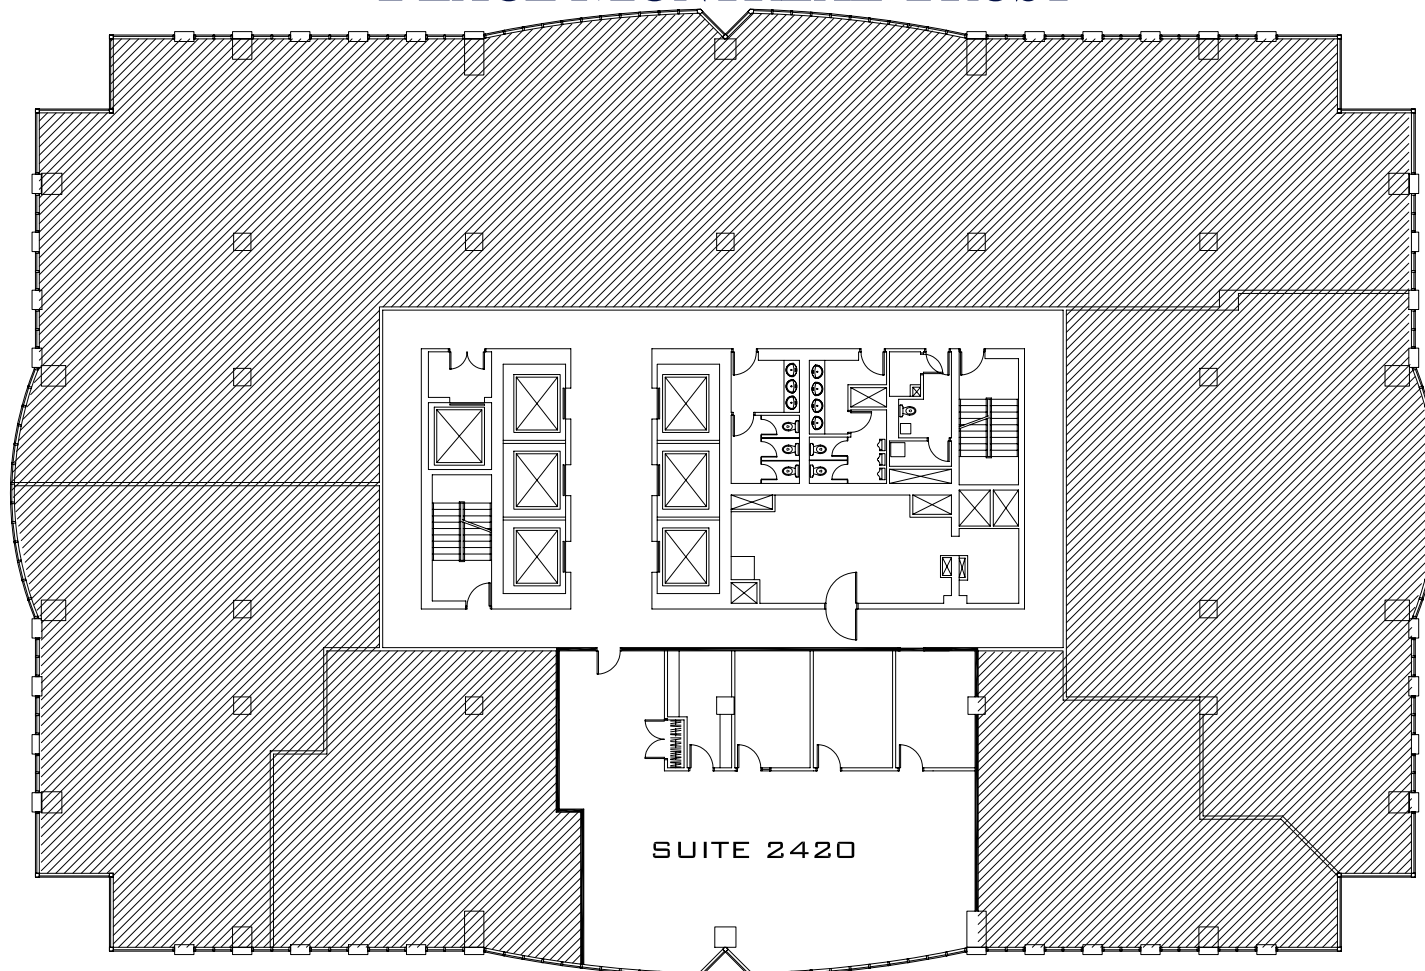

SUITE

± 2 668 pi. ca.

2420

± 2 668 sq. ft.

PLACE MONTREAL TRUST

MANSFIELD

STE-CATHERINE

De MAISONNEUVE

SUITE 2420

REDBOURNE

**FLOOR PLAN - PLAN D'ÉTAGE
1 8 0 0 MCGILL COLLEGE**

MCGILL COLLEGE