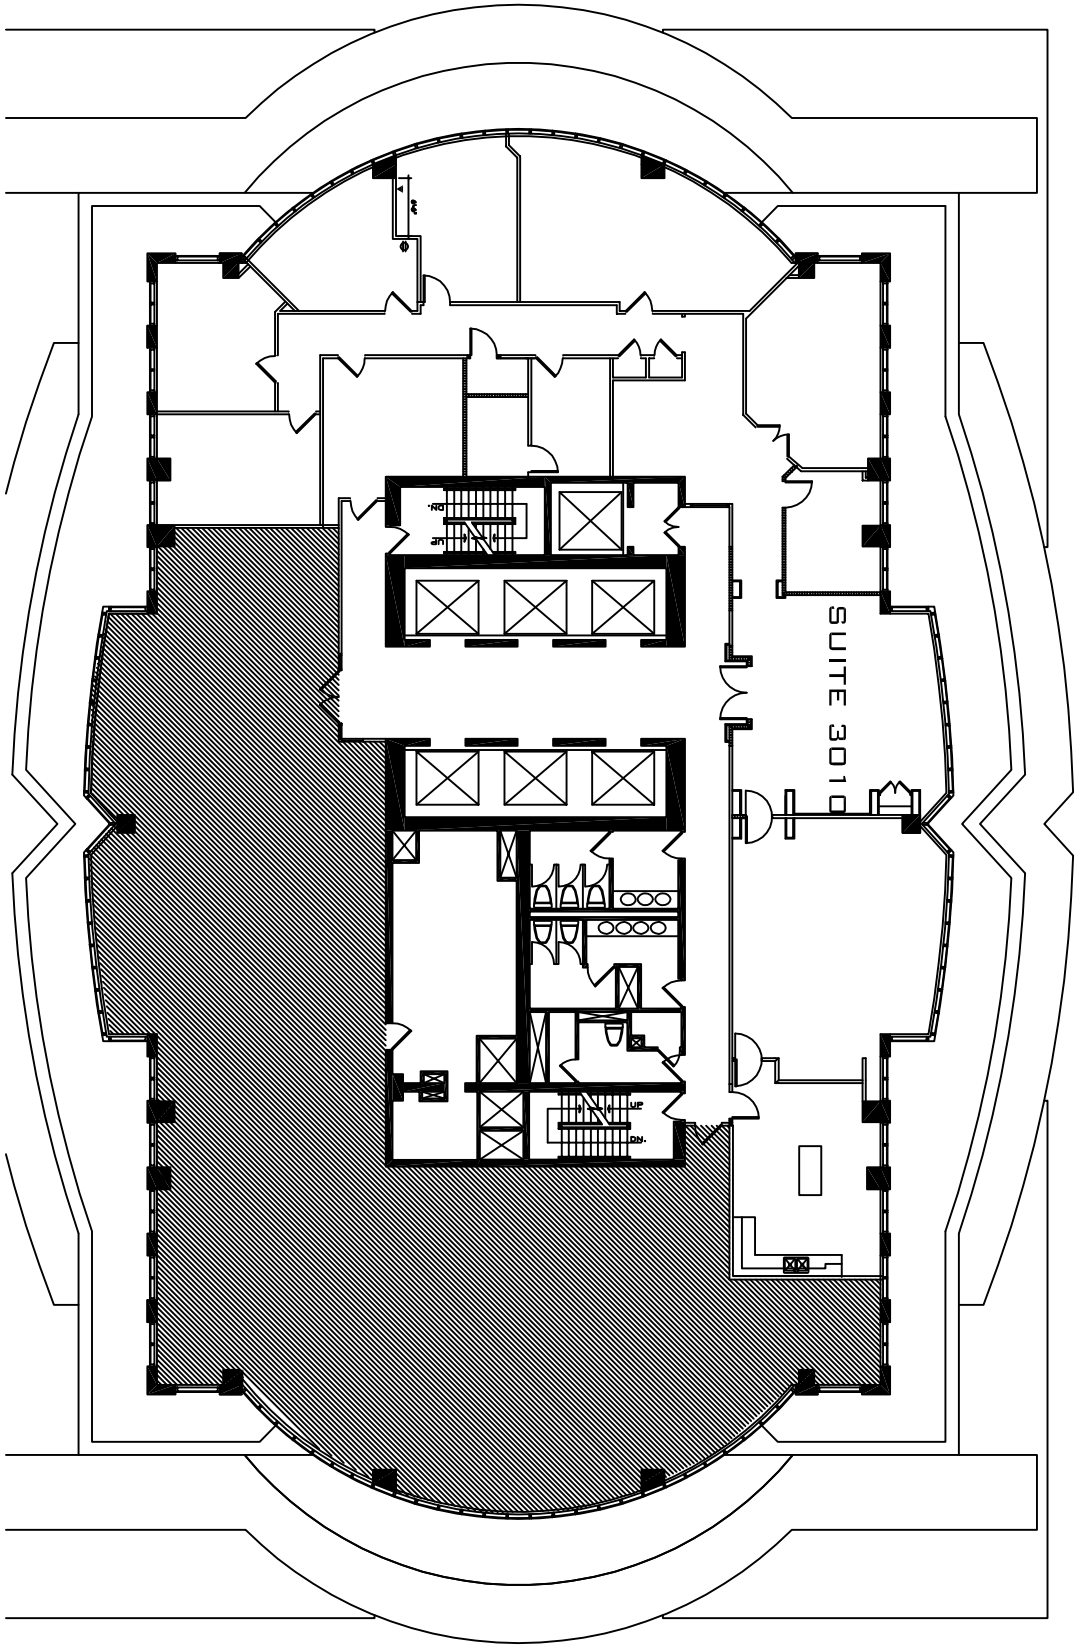

STE-CATHERINE
MANSFIELD

5 619 PL.CA. 3010 5 619 SQ.FT.

SUITE

MCGILL COLLEGE

DE MAISONNEUVE

PLAN D'ETAGE / FLOOR LOCATION

1 800 MCGILL COLLEGE
PLACE MONTREAL TRUST

REDBOURNE