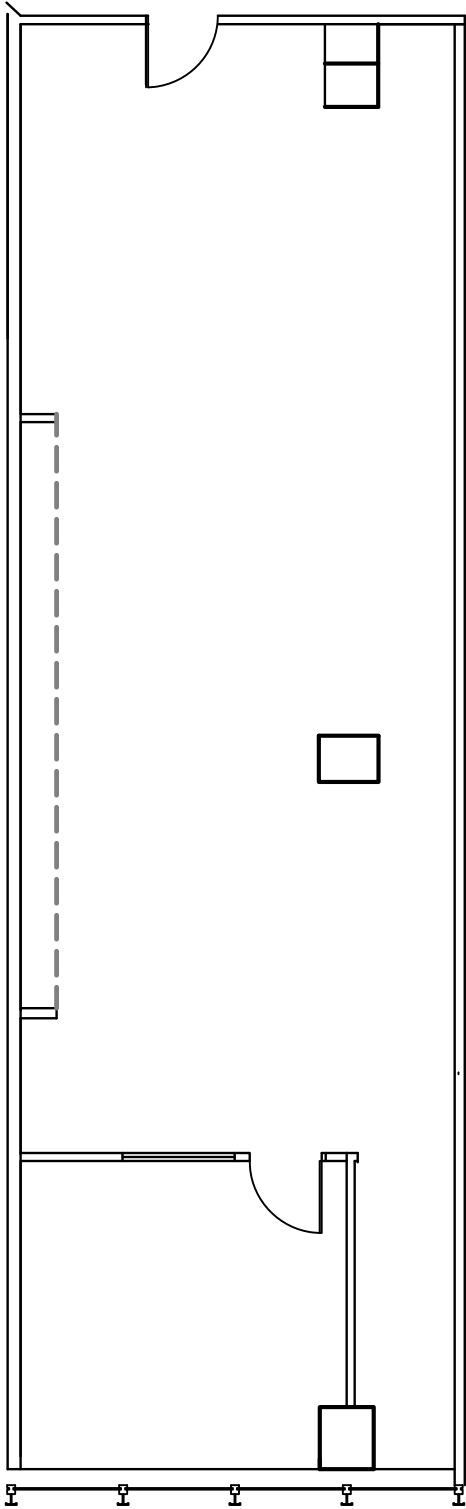

+- 1373 pl. ca.

SUITE

2930

+- 1373 sq. ft.

RUE UNIVERSITY

AS BUILT

630 RENÉ-LÉVESQUE O.

REDBOURNE