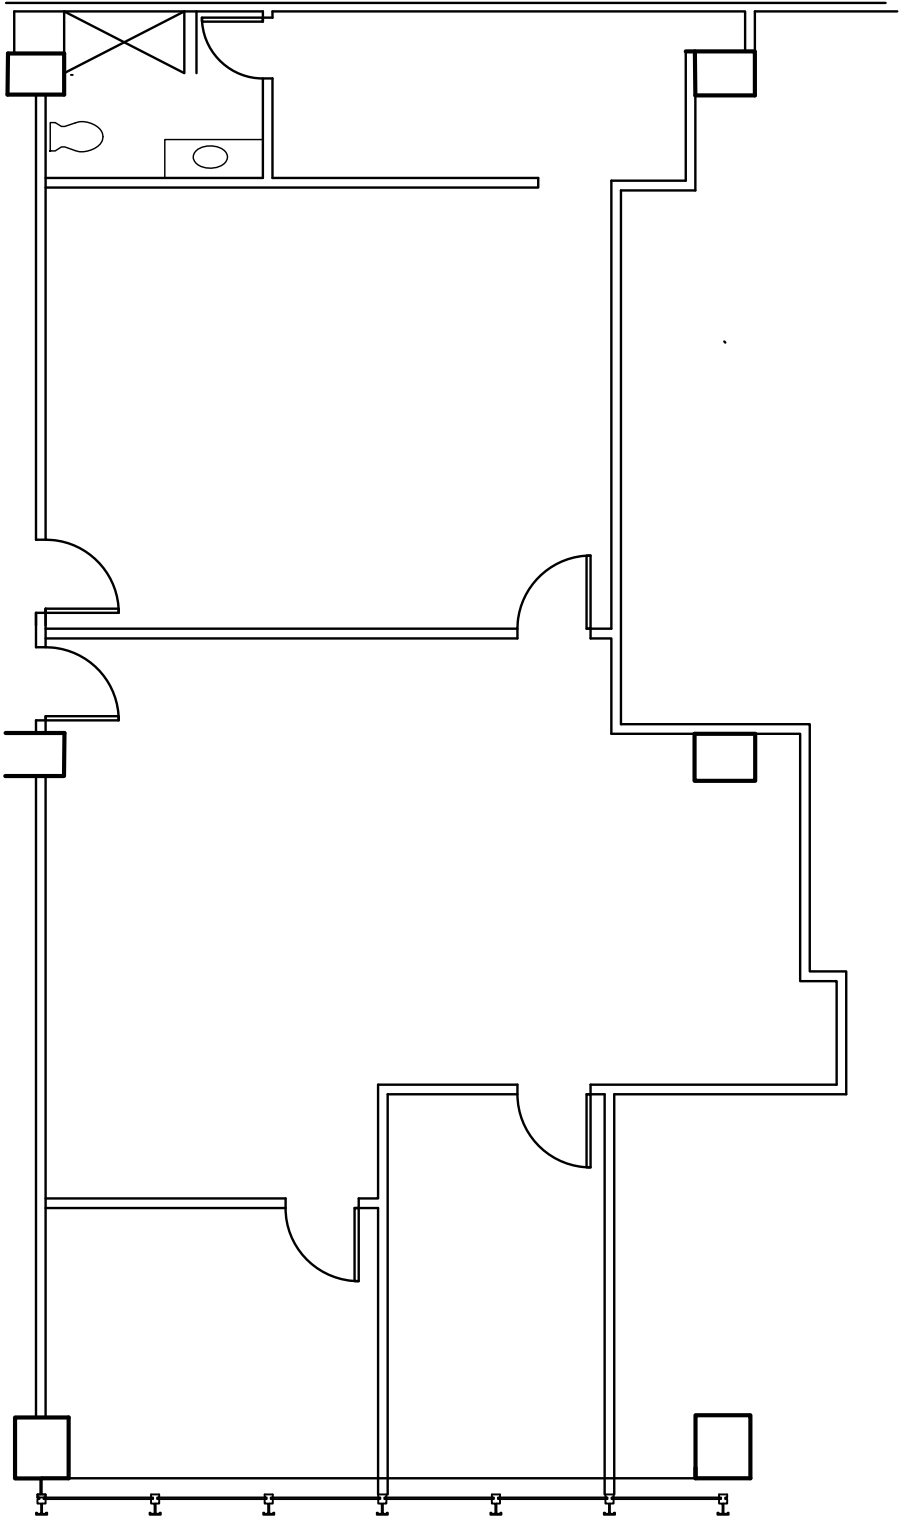

2238 P.I.C.A

SUITE  
2855

2238 SQ.FT

RUE UNIVERSITY

AS BUILT PLAN

630 RENÉ-LÉVESQUE O.

REDBOURNE