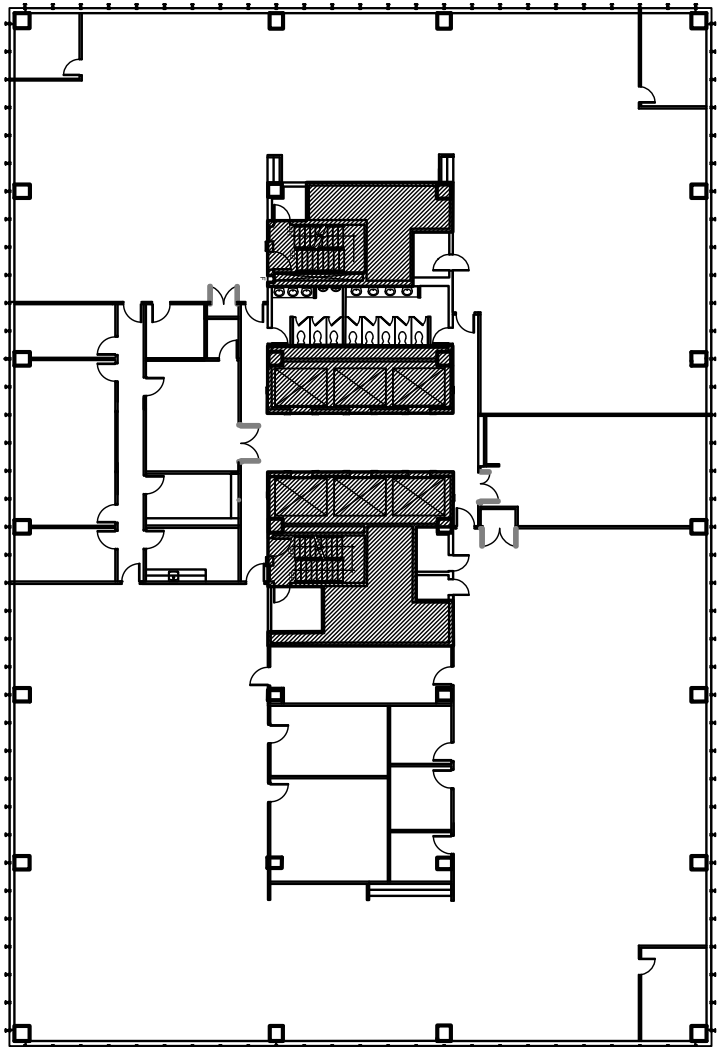

19 532 P.I.C.A

2000

19 532 SQ.FT

SUITE

AS BUILT PLAN

630 RENÉ-LÉVESQUE O.

REDBOURNE