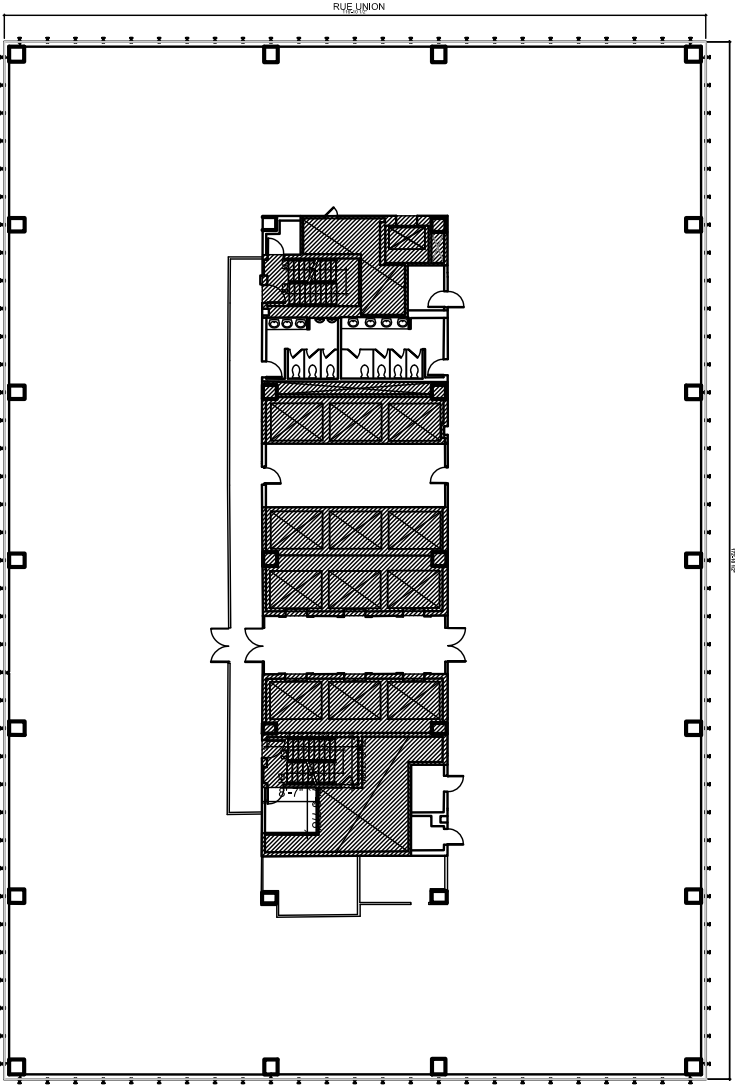

18 959 P.I.C.A

SUITE

100

18 959 SQ.FT

RUE UNION

RUE UNIVERSITY

BOULEVARD RENÉ-LÉVESQUE

AS BUILT PLAN