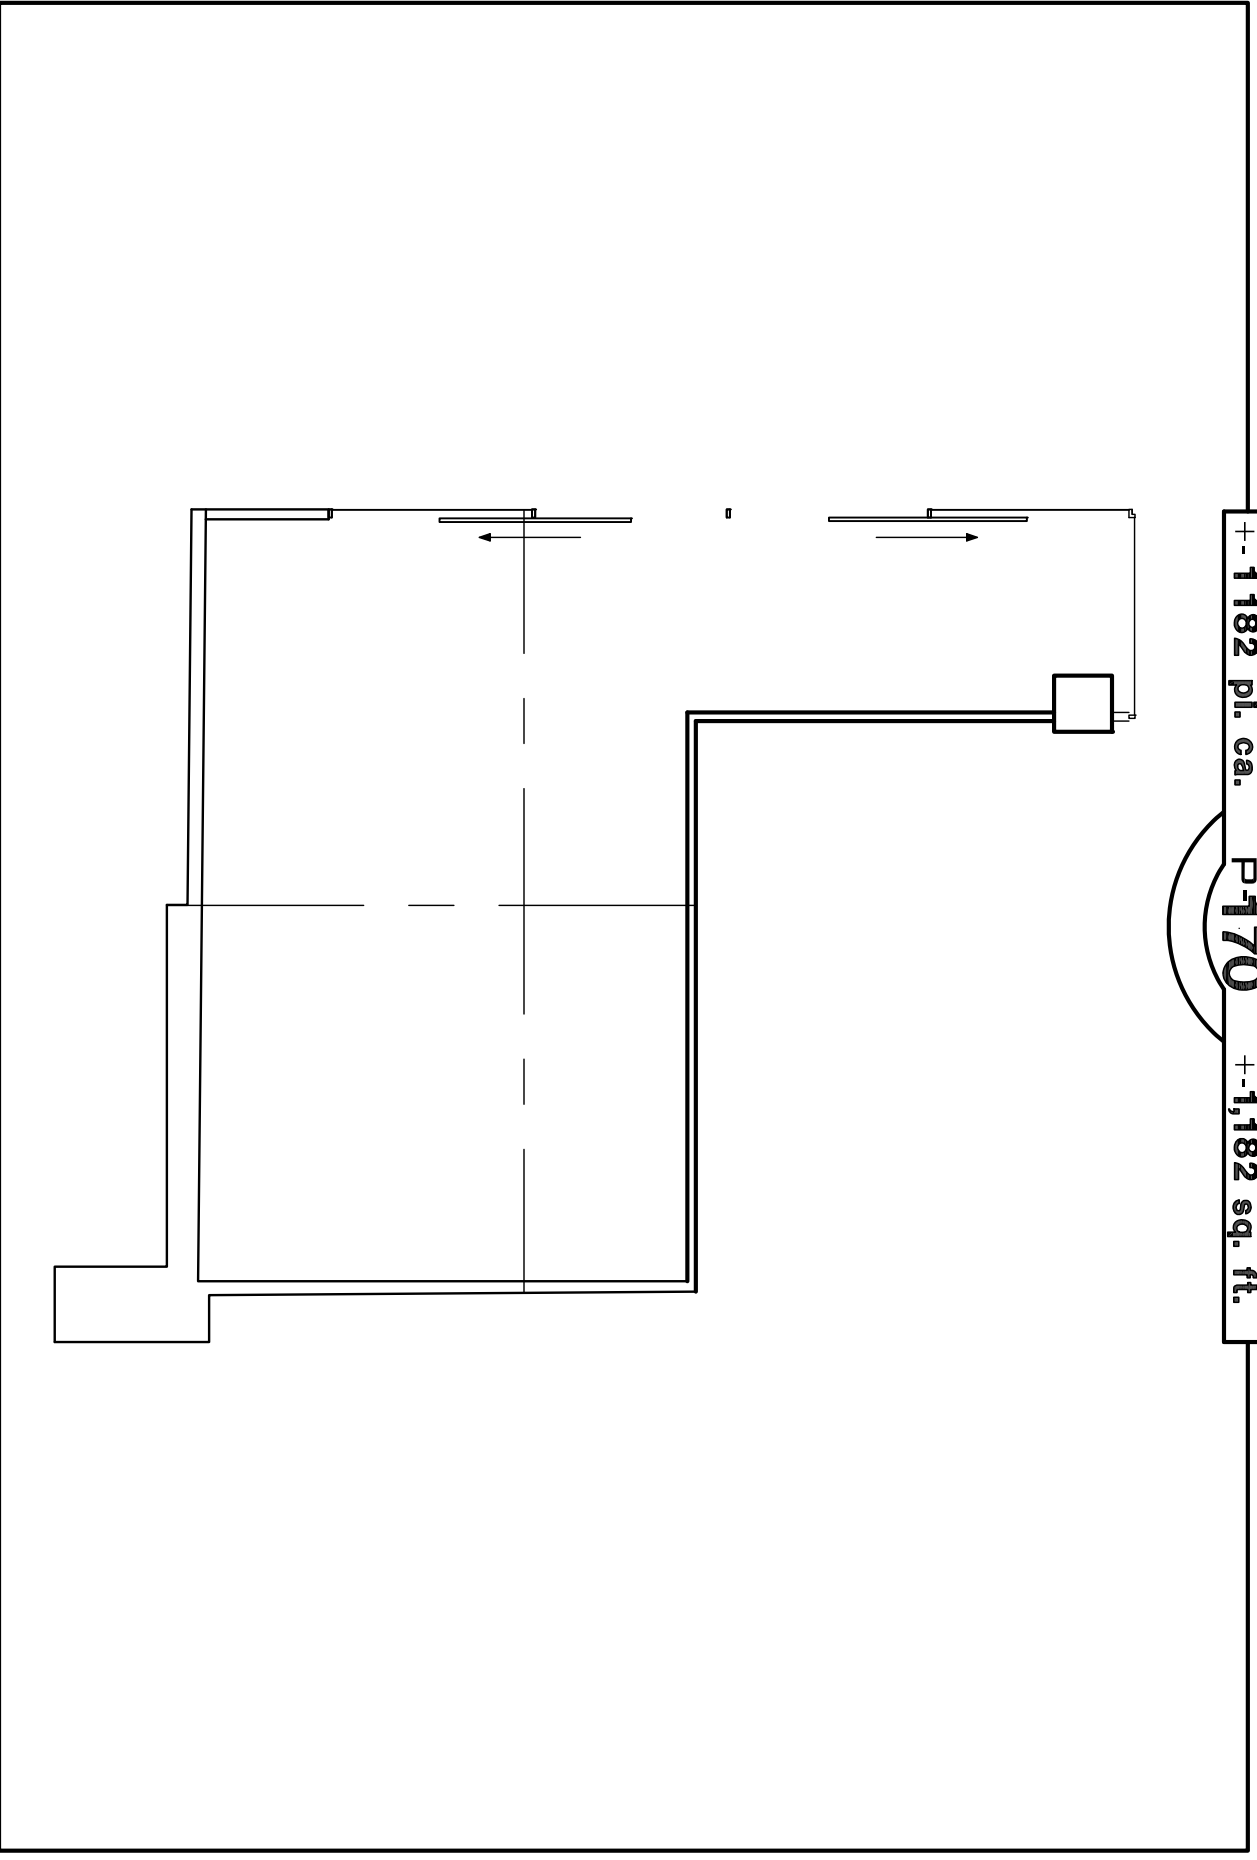

+ - 1,182 pl. ca.

SUITE
P-170

+ - 1,182 sq. ft.

AS BUILT PLAN

630 RENÉ-LÉVESQUE O.

REDBOURNE