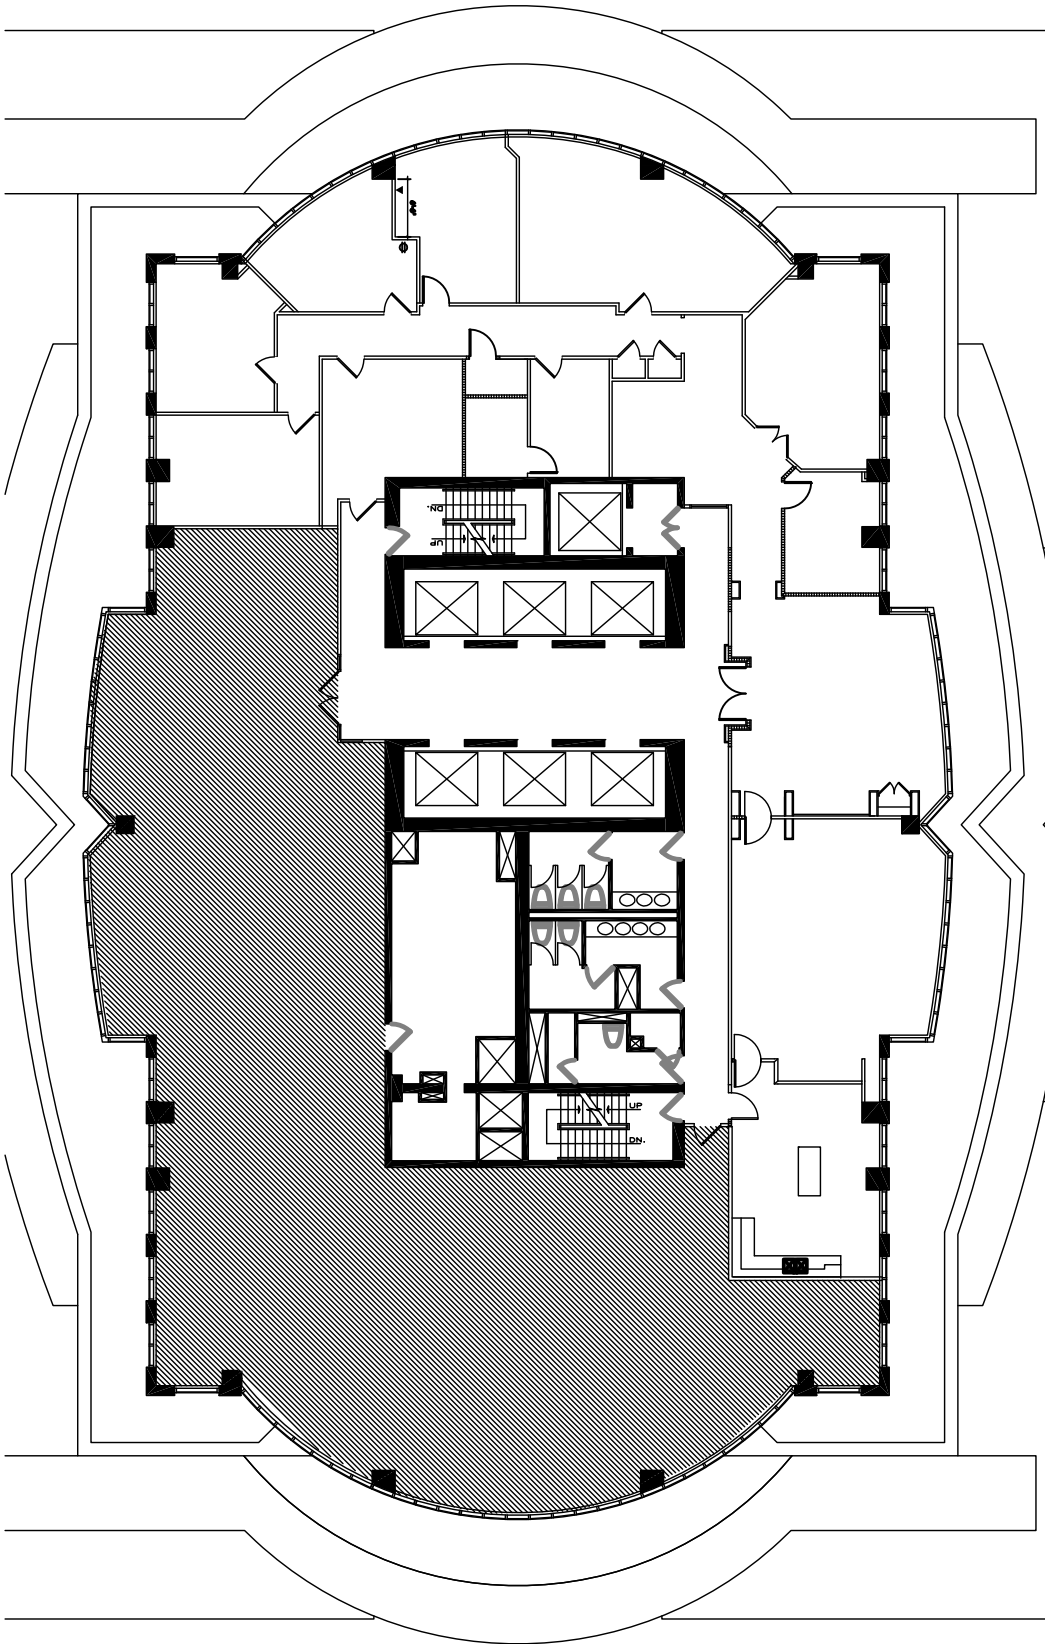

STE-CATHERINE

MANSFIELD

5970 P.I.C.A

SUITE

3010

5970 SQ.FT

PLAN D'ETAGE / FLOOR LOCATION

1800 MCGILL COLLEGE
PLACE MONTREAL TRUST