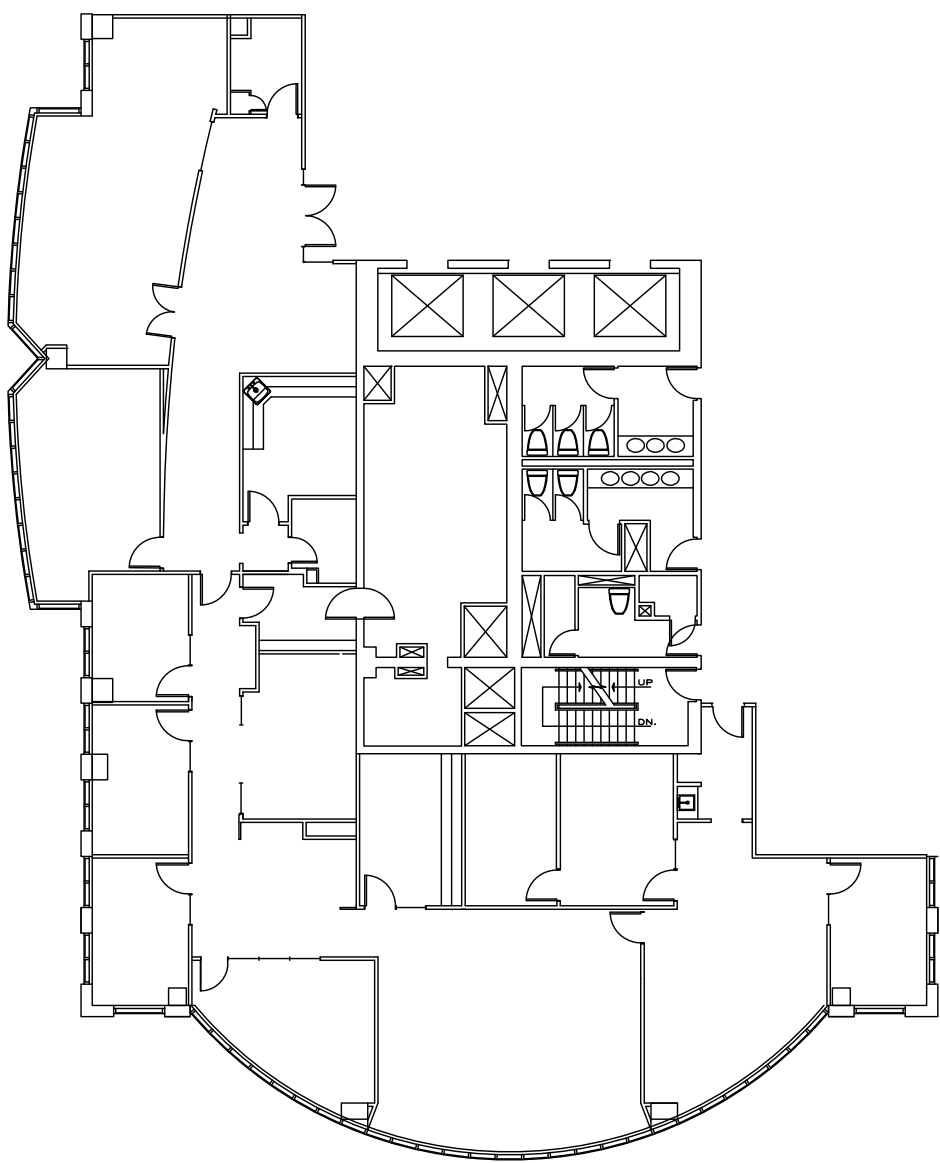

*
MANSFIELD

STE-CATHERINE

5906 P.I.C.A

3000

5906 SQ. FT.

SUITE

MCGILL COLLEGE

DE MAISONNEUVE

AS BUILT / TEL QUEL

1800 MCGILL COLLEGE
PLACE MONTREAL TRUST

REDBOURNE